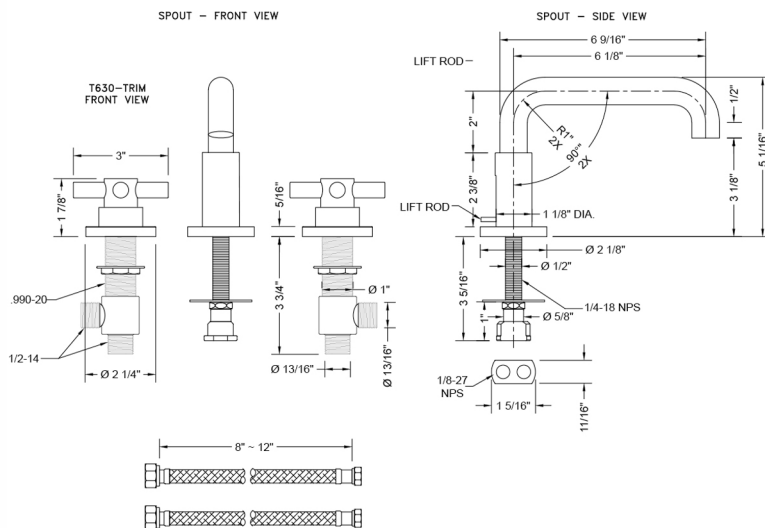

Downtown Contempo Faucet with Round Escutcheons & Low Contempo Cross Handles -1.2 GPM

Model #: 8882-T630-1.2-

FEATURES:

- All brass 8" - 12" widespread faucet includes brass pop-up drain with overflow
- 1/4 turn ceramic valves
- Low Profile Swivel Spout (For Stationary Spout option, contact JACLO)
- Available Flow Rates: 1.5, 1.2 & 0.5 GPM. Additional flow rate (aerator) options available. Contact JACLO.
- 5 3/4" spout reach
- Spout Hole Size: 1 1/2" - 1 7/8"
- Valve Hole Size: 1 1/8" - 1 5/8"

SPECIFICATION DRAWING:

AVAILABLE HANDLES:

COMPLIANCES:

CEC

Complies with: ASME A112.18.1-2012/CSA B125.1-12