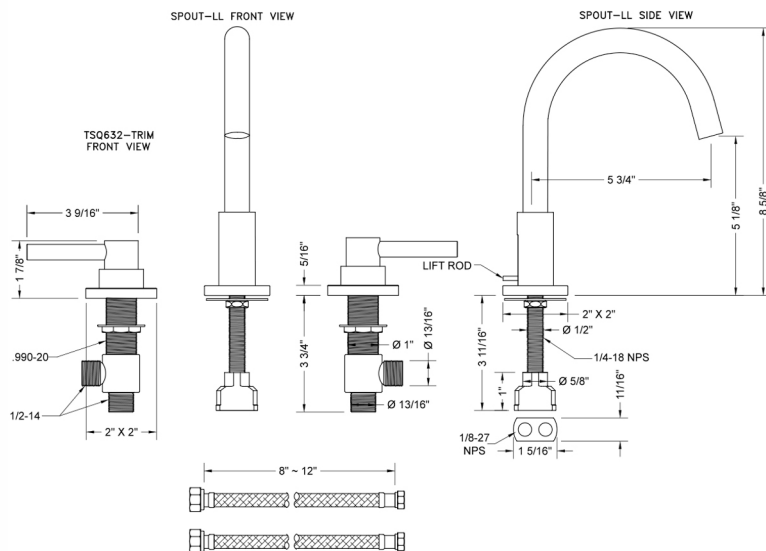

Uptown Contempo Faucet with Square Escutcheons & Low Lever Handles -1.2 GPM

Model #: 8881-TSQ632-1.2-

FEATURES:

- All brass 8" - 12" widespread faucet includes brass pop-up drain with overflow
- 1/4 turn ceramic valves
- Swivel Spout (For Stationary Spout option, contact JACLO)
- Available Flow Rates: 1.5, 1.2 & 0.5 GPM. Additional flow rate (aerator) options available. Contact JACLO.
- 5 3/4" spout reach
- Spout Hole Size: 1 1/2" - 1 7/8"
- Valve Hole Size: 1 1/8" - 1 5/8"
- ADA Compliant Levers

SPECIFICATION DRAWING:

AVAILABLE HANDLES:

COMPLIANCES:

CEC

Complies with: ASME A112.18.1-2012/CSA B125.1-12