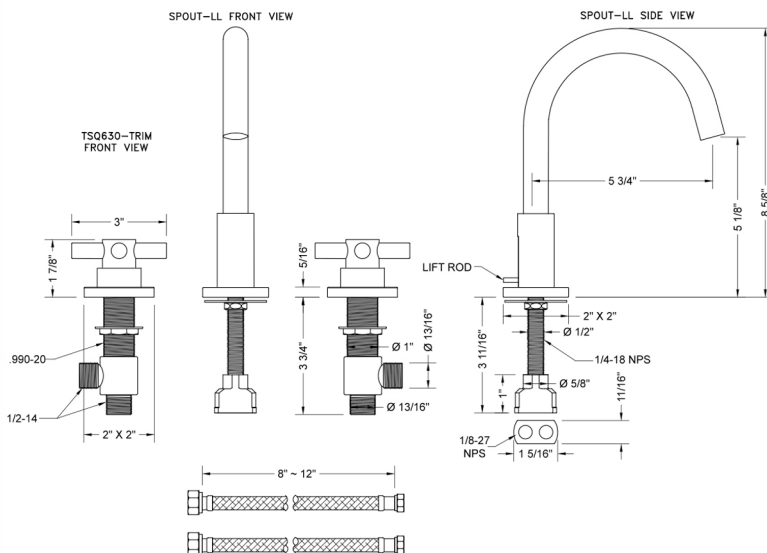

Uptown Contempo Faucet with Square Escutcheons & Low Contempo Cross Handles- 0.5 GPM

Model #: 8881-TSQ630-0.5-

FEATURES:

- All brass 8" - 12" widespread faucet includes brass pop-up drain with overflow
- 1/4 turn ceramic valves
- Swivel Spout (For Stationary Spout option, contact JACLO)
- Available Flow Rates: 1.5, 1.2 & 0.5 GPM. Additional flow rate (aerator) options available. Contact JACLO.
- 5 3/4" spout reach
- Spout Hole Size: 1 1/2" - 1 7/8"
- Valve Hole Size: 1 1/8" - 1 5/8"

SPECIFICATION DRAWING:

AVAILABLE HANDLES:

COMPLIANCES: