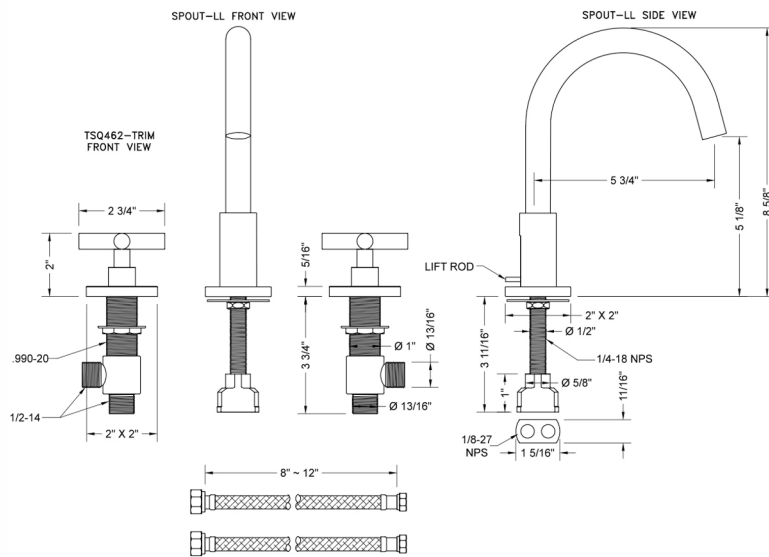

Uptown Contempo Faucet with Square Escutcheons & Contempo Slim Cross Handles

Model #: 8881-TSQ462-

FEATURES:

- All brass 8" - 12" widespread faucet includes brass pop-up drain with overflow
- 1/4 turn ceramic valves
- Swivel Spout (For Stationary Spout option, contact JACLO)
- Available Flow Rates: 1.5, 1.2 & 0.5 GPM. Additional flow rate (aerator) options available. Contact JACLO.
- 5 3/4" spout reach
- Spout Hole Size Min-Max: 1 1/2" - 1 7/8"
- Valve Hole Size Min-Max: 1 1/8" - 1 5/8"

AVAILABLE FINISHES:

Polished Chrome (PCH)	Satin Chrome (SC)	Bronze Umber (BU)
Satin Nickel (SN)	Pewter (PEW)	Caramel Bronze (CB)
Polished Nickel (PN)	Antique Brass (AB)	Antique Copper (ACU)
Oil-Rubbed Bronze (ORB)	Polished Brass (PB)	Polished Copper (PCU)
Vintage Bronze (VB)	Satin Brass (SB)	Matte Black (MBK)
Satin Gold (SG)	Polished Gold (PG)	Black Nickel (BKN)
Bombay Gold (BG)	Jewelers Gold (JG)	Europa Bronze (EB)
White (WH)	Sedona Beige (SDB)	Tristan Brass (TB)
Unlacquered Brass (ULB)	Satin Cooper (SCU)	

SPECIFICATION DRAWING:

AVAILABLE HANDLES:

COMPLIANCES:

Complies with: ASME A112.18.1-2012/CSA B125.1-12