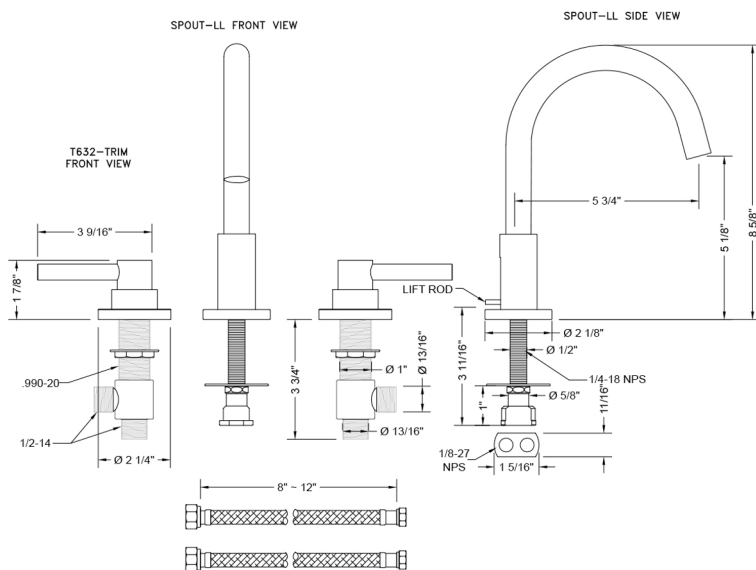

Uptown Contempo Faucet with Round Escutcheons & Low Contempo Lever Handles- 0.5 GPM

Model #: 8880-T632-0.5-

FEATURES:

- All brass 8" - 12" widespread faucet includes brass pop-up drain with overflow
- 1/4 turn ceramic valves
- Swivel Spout (For Stationary Spout option, contact JACLO)
- Available Flow Rates: 1.5, 1.2 & 0.5 GPM. Additional flow rate (aerator) options available. Contact JACLO.
- 5 3/4" spout reach
- Spout Hole Size: 1 1/2" - 1 7/8"
- Valve Hole Size: 1 1/8" - 1 5/8"
- ADA Compliant Levers

SPECIFICATION DRAWING:

AVAILABLE HANDLES:

COMPLIANCES: