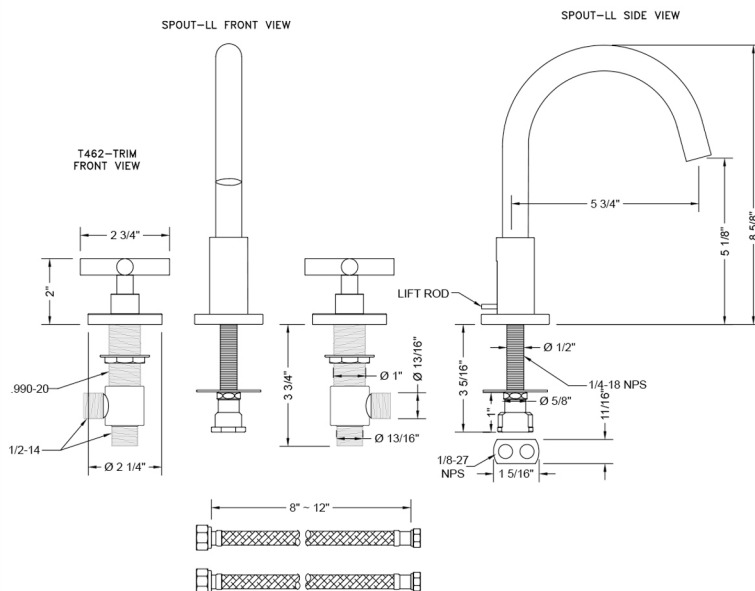

Uptown Contempo Faucet with Round Escutcheons & Contempo Slim Cross Handles- 0.5 GPM

Model #: 8880-T462-0.5-

FEATURES:

- All brass 8" - 12" widespread faucet includes brass pop-up drain with overflow
- 1/4 turn ceramic valves
- Swivel Spout (For Stationary Spout option, contact JACLO)
- Available Flow Rates: 1.5, 1.2 & 0.5 GPM. Additional flow rate (aerator) options available. Contact JACLO.
- 5 3/4" spout reach
- Spout Hole Size: 1 1/2" - 1 7/8"
- Valve Hole Size: 1 1/8" - 1 5/8"

SPECIFICATION DRAWING:

AVAILABLE HANDLES: