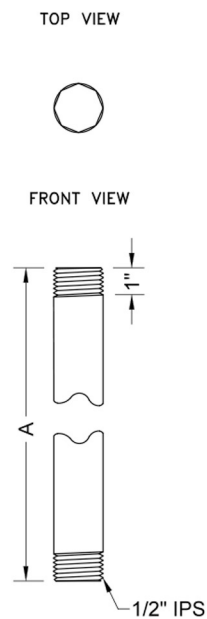

# 1/2" IPS x 60" Brass Vertical Drop Ceiling Nipple

**Model #: 801-12.60-**

**FEATURES:**

- Brass vertical drop ceiling shower arm
- 1/2" IPS x 60" length
- 1/2" escutcheons sold separately
- All custom lengths available. Contact JACLO for pricing & availability

**SPECIFICATION DRAWING:**

1/2" BRASS VERTICAL DROP CEILING NIPPLES		
PART. #	DESCRIPTION	A
801-12.4	1/2" IPS X 4"	4"
801-12.6	1/2" IPS X 6"	6"
801-12.12	1/2" IPS X 12"	12"
801-12.18	1/2" IPS X 18"	18"
801-12.24	1/2" IPS X 24"	24"
801-12.30	1/2" IPS X 30"	30"
801-12.36	1/2" IPS X 36"	36"
801-12.42	1/2" IPS X 42"	42"
801-12.48	1/2" IPS X 48"	48"
801-12.60	1/2" IPS X 60"	60"
801-12.72	1/2" IPS X 72"	72"