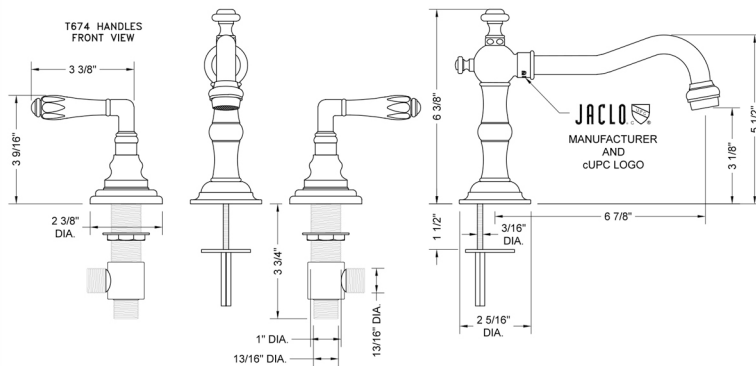

Roaring 20's Faucet with Smooth Lever Handles - 0.5 GPM

Model #: 7830-T674-0.5-

FEATURES:

- All brass 8" - 12" widespread faucet includes brass pop-up drain with overflow
- 1/4 turn ceramic valves
- Swivel Spout (For Stationary Spout option, contact JACLO)
- Available Flow Rates: 1.5, 1.2 & 0.5 GPM. Additional flow rate (aerator) options available. Contact JACLO.
- 6 7/8" spout reach
- Spout Hole Size: 1" - 2"
- Valve Hole Size: 1 1/8" - 1 5/8"
- ADA Compliant Levers

SPECIFICATION DRAWING:

AVAILABLE HANDLES: