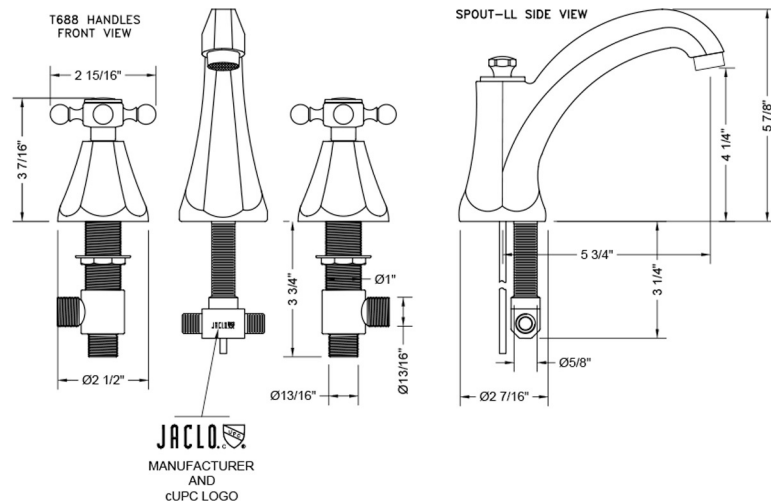

## FEATURES:

- All brass 8" - 12" widespread faucet includes brass pop-up drain with overflow
- 1/4 turn ceramic valves
- Stationary Spout
- Available Flow Rates: 1.5, 1.2 & 0.5 GPM. Additional flow rate (aerator) options available. Contact JACLO.
- 5 3/4" spout reach
- Spout Hole Size Min-Max: 1 1/4" - 2"
- Valve Hole Size Min-Max: 1 1/8" - 1 5/8"

## SPECIFICATION DRAWING: