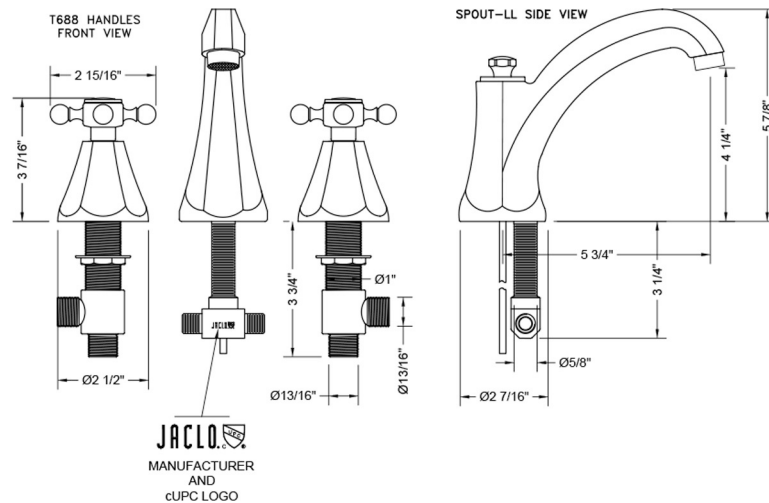

Astor High Profile Faucet with Ball Cross Handles

Model #: 6872-T688-

FEATURES:

- All brass 8" - 12" widespread faucet includes brass pop-up drain with overflow
- 1/4 turn ceramic valves
- Stationary Spout
- Available Flow Rates: 1.5, 1.2 & 0.5 GPM. Additional flow rate (aerator) options available. Contact JACLO.
- 5 3/4" spout reach
- Spout Hole Size Min-Max: 1 1/4" - 2"
- Valve Hole Size Min-Max: 1 1/8" - 1 5/8"

SPECIFICATION DRAWING:

AVAILABLE HANDLES: