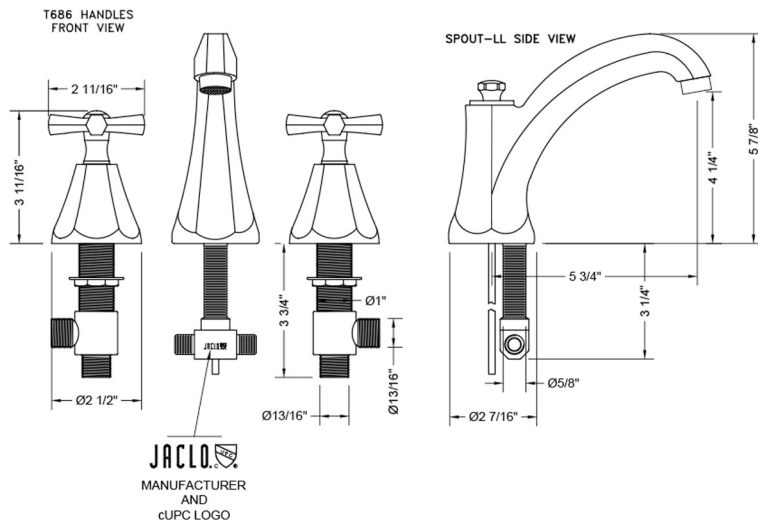

Astor High Profile Faucet with Hex Cross Handles- 1.2 GPM

Model #: 6872-T686-1.2-

FEATURES:

- All brass 8" - 12" widespread faucet includes brass pop-up drain with overflow
- 1/4 turn ceramic valves
- Stationary Spout
- Available Flow Rates: 1.5, 1.2 & 0.5 GPM. Additional flow rate (aerator) options available. Contact JACLO.
- 5 3/4" spout reach
- Spout Hole Size Min-Max: 1 1/4" - 2"
- Valve Hole Size Min-Max: 1 1/8" - 1 5/8"

SPECIFICATION DRAWING:

AVAILABLE HANDLES: