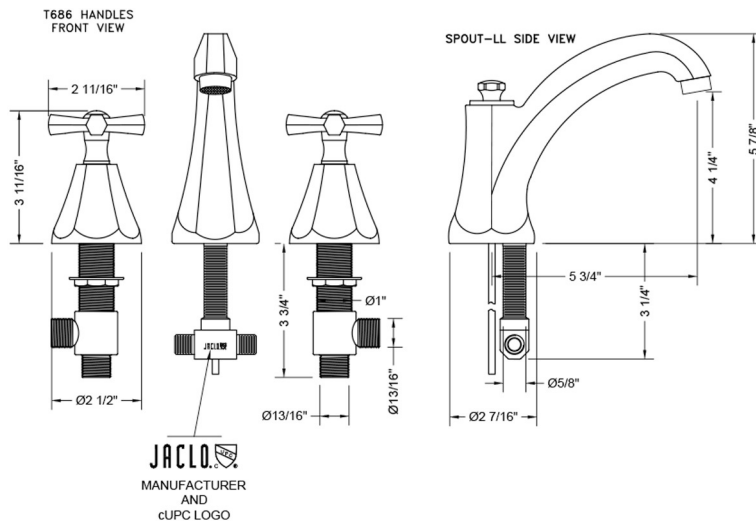

Astor High Profile Faucet with Hex Cross Handles- 0.5 GPM

Model #: 6872-T686-0.5-

FEATURES:

- All brass 8" - 12" widespread faucet includes brass pop-up drain with overflow
- 1/4 turn ceramic valves
- Stationary Spout
- Available Flow Rates: 1.5, 1.2 & 0.5 GPM. Additional flow rate (aerator) options available. Contact JACLO.
- 5 3/4" spout reach
- Spout Hole Size Min-Max: 1 1/4" - 2"
- Valve Hole Size Min-Max: 1 1/8" - 1 5/8"

SPECIFICATION DRAWING:

AVAILABLE HANDLES: