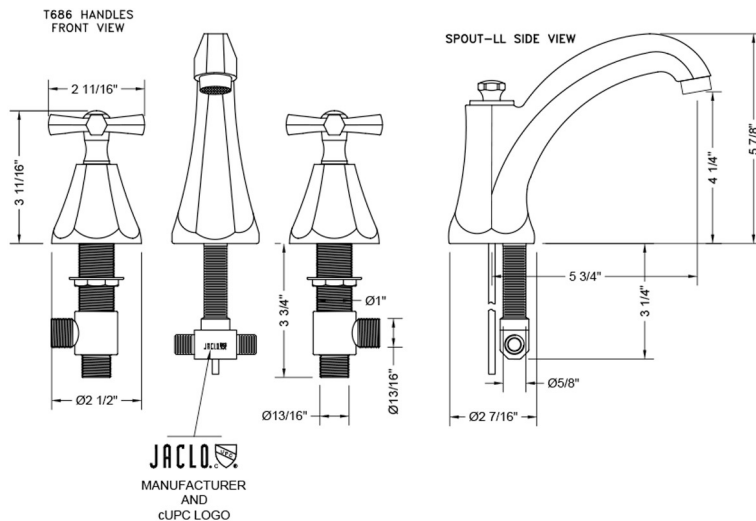

Astor High Profile Faucet with Hex Cross Handles

Model #: 6872-T686-

FEATURES:

- All brass 8" - 12" widespread faucet includes brass pop-up drain with overflow
- 1/4 turn ceramic valves
- Stationary Spout
- Available Flow Rates: 1.5, 1.2 & 0.5 GPM. Additional flow rate (aerator) options available. Contact JACLO.
- 5 3/4" spout reach
- Spout Hole Size Min-Max: 1 1/4" - 2"
- Valve Hole Size Min-Max: 1 1/8" - 1 5/8"

SPECIFICATION DRAWING:

AVAILABLE HANDLES: