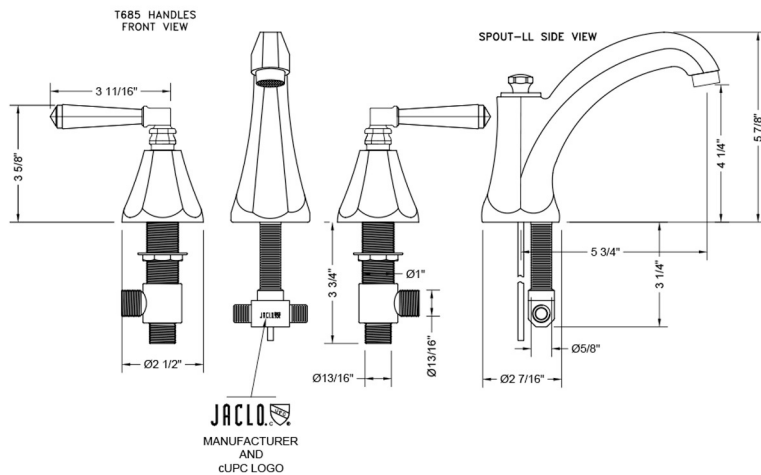

Astor High Profile Faucet with Hex Lever Handles- 1.2 GPM

Model #: 6872-T685-1.2-

FEATURES:

- All brass 8" - 12" widespread faucet includes brass pop-up drain with overflow
- 1/4 turn ceramic valves
- Stationary Spout
- Available Flow Rates: 1.5, 1.2 & 0.5 GPM. Additional flow rate (aerator) options available. Contact JACLO.
- 5 3/4" spout reach
- Spout Hole Size Min-Max: 1 1/4" - 2"
- Valve Hole Size Min-Max: 1 1/8" - 1 5/8"

SPECIFICATION DRAWING:

AVAILABLE HANDLES: