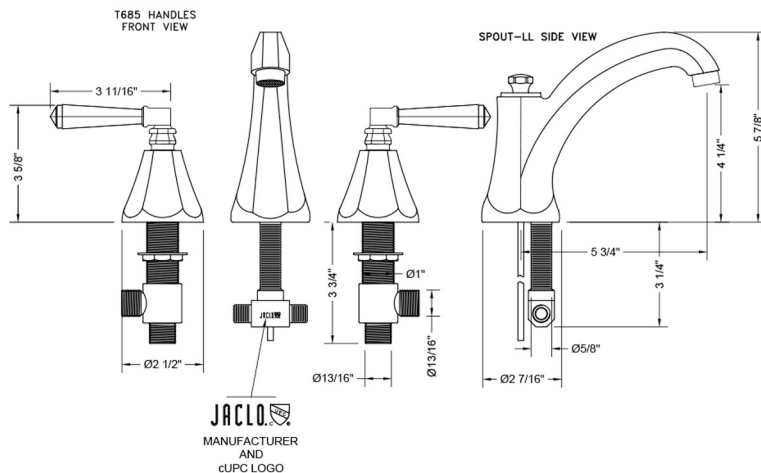

Astor High Profile Faucet with Hex Lever Handles- 0.5 GPM

Model #: 6872-T685-0.5-

FEATURES:

- All brass 8" - 12" widespread faucet includes brass pop-up drain with overflow
- 1/4 turn ceramic valves
- Stationary Spout
- Available Flow Rates: 1.5, 1.2 & 0.5 GPM. Additional flow rate (aerator) options available. Contact JACLO.
- 5 3/4" spout reach
- Spout Hole Size Min-Max: 1 1/4" - 2"
- Valve Hole Size Min-Max: 1 1/8" - 1 5/8"

SPECIFICATION DRAWING:

AVAILABLE HANDLES: