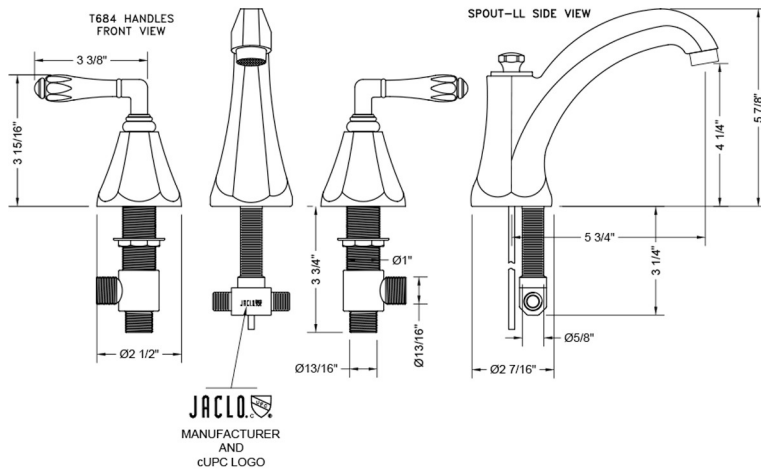

Astor High Profile Faucet with Smooth Lever Handles- 1.2 GPM

Model #: 6872-T684-1.2-

FEATURES:

- All brass 8" - 12" widespread faucet includes brass pop-up drain with overflow
- 1/4 turn ceramic valves
- Stationary Spout
- Available Flow Rates: 1.5, 1.2 & 0.5 GPM. Additional flow rate (aerator) options available. Contact JACLO.
- 5 3/4" spout reach
- Spout Hole Size Min-Max: 1 1/4" - 2"
- Valve Hole Size Min-Max: 1 1/8" - 1 5/8"

SPECIFICATION DRAWING:

AVAILABLE HANDLES: