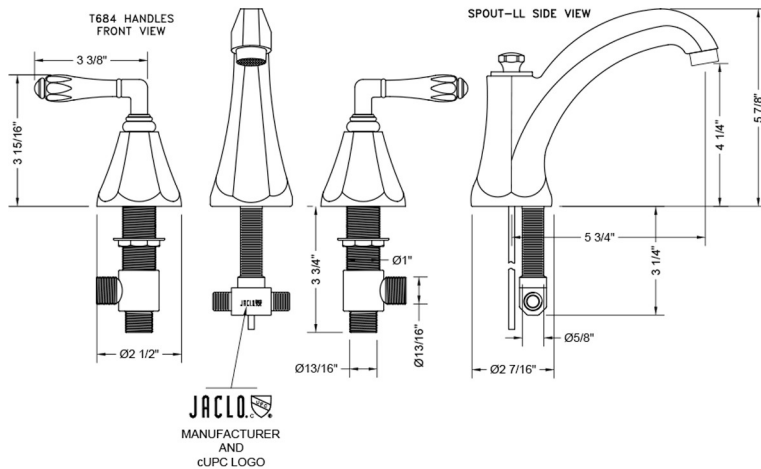

Astor High Profile Faucet with Smooth Lever Handles- 0.5 GPM

Model #: 6872-T684-0.5-

FEATURES:

- All brass 8" - 12" widespread faucet includes brass pop-up drain with overflow
- 1/4 turn ceramic valves
- Stationary Spout
- Available Flow Rates: 1.5, 1.2 & 0.5 GPM. Additional flow rate (aerator) options available. Contact JACLO.
- 5 3/4" spout reach
- Spout Hole Size Min-Max: 1 1/4" - 2"
- Valve Hole Size Min-Max: 1 1/8" - 1 5/8"

SPECIFICATION DRAWING:

AVAILABLE HANDLES: