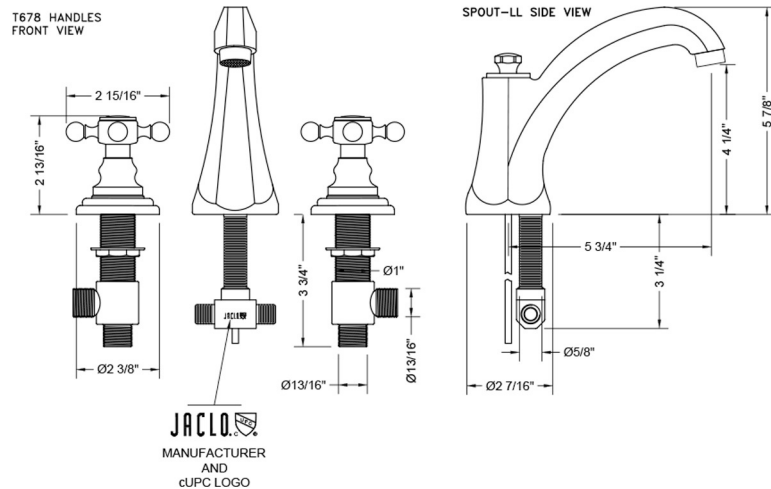

Westfield High Profile Faucet with Ball Cross Handles- 1.2 GPM

Model #: 6872-T678-1.2-

FEATURES:

- All brass 8" - 12" widespread faucet includes brass pop-up drain with overflow
- 1/4 turn ceramic valves
- Stationary Spout
- Available Flow Rates: 1.5, 1.2 & 0.5 GPM. Additional flow rate (aerator) options available. Contact JACLO.
- 5 3/4" spout reach
- Spout Hole Size Min-Max: 1 1/4" - 2"
- Valve Hole Size Min-Max: 1 1/8" - 1 5/8"

SPECIFICATION DRAWING:

AVAILABLE HANDLES: