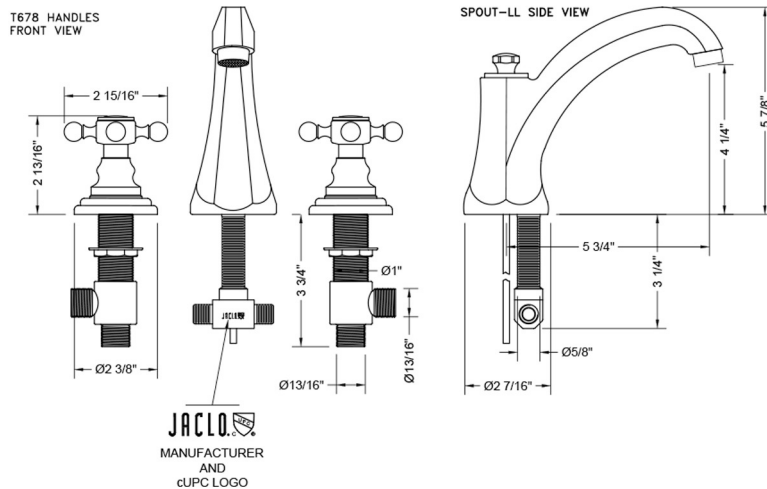

Westfield High Profile Faucet with Ball Cross Handles

Model #: 6872-T678-

FEATURES:

- All brass 8" - 12" widespread faucet includes brass pop-up drain with overflow
- 1/4 turn ceramic valves
- Stationary Spout
- Available Flow Rates: 1.5, 1.2 & 0.5 GPM. Additional flow rate (aerator) options available. Contact JACLO.
- 5 3/4" spout reach
- Spout Hole Size Min-Max: 1 1/4" - 2"
- Valve Hole Size Min-Max: 1 1/8" - 1 5/8"

SPECIFICATION DRAWING:

AVAILABLE HANDLES: