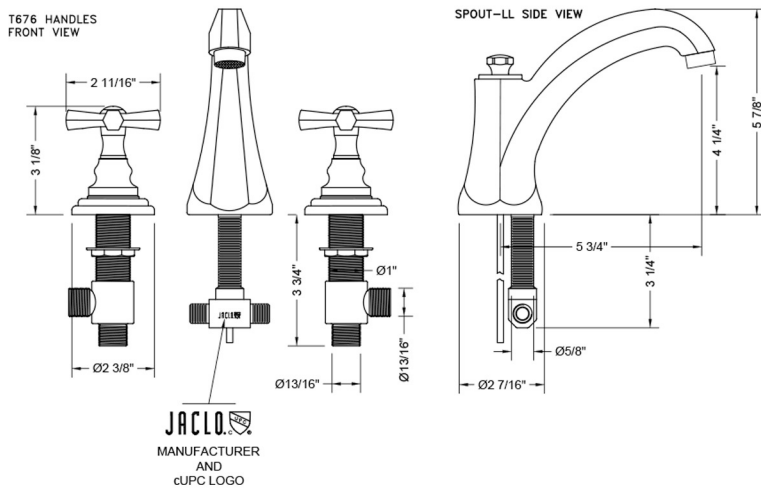

Westfield High Profile Faucet with Hex Cross Handles- 1.2 GPM

Model #: 6872-T676-1.2-

FEATURES:

- All brass 8" - 12" widespread faucet includes brass pop-up drain with overflow
- 1/4 turn ceramic valves
- Stationary Spout
- Available Flow Rates: 1.5, 1.2 & 0.5 GPM. Additional flow rate (aerator) options available. Contact JACLO.
- 5 3/4" spout reach
- Spout Hole Size Min-Max: 1 1/4" - 2"
- Valve Hole Size Min-Max: 1 1/8" - 1 5/8"

SPECIFICATION DRAWING:

AVAILABLE HANDLES: