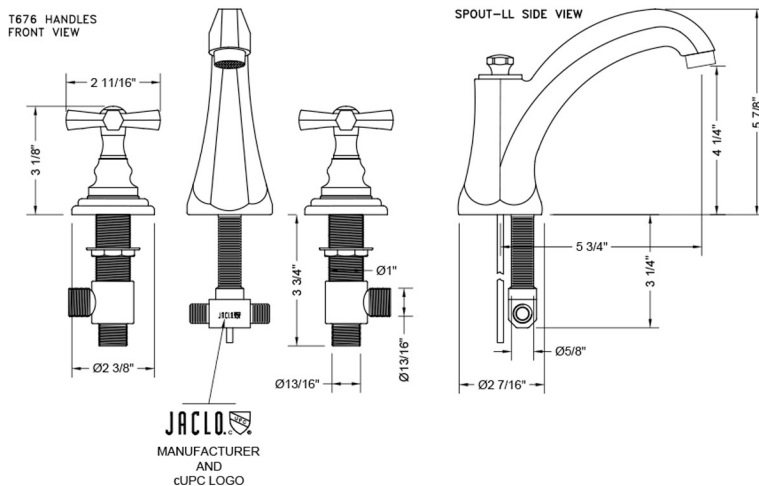

# Westfield High Profile Faucet with Hex Cross Handles- 0.5 GPM

**Model #: 6872-T676-0.5-**

### FEATURES:

- All brass 8" - 12" widespread faucet includes brass pop-up drain with overflow
- 1/4 turn ceramic valves
- Stationary Spout
- Available Flow Rates: 1.5, 1.2 & 0.5 GPM. Additional flow rate (aerator) options available. Contact JACLO.
- 5 3/4" spout reach
- Spout Hole Size Min-Max: 1 1/4" - 2"
- Valve Hole Size Min-Max: 1 1/8" - 1 5/8"

### SPECIFICATION DRAWING: