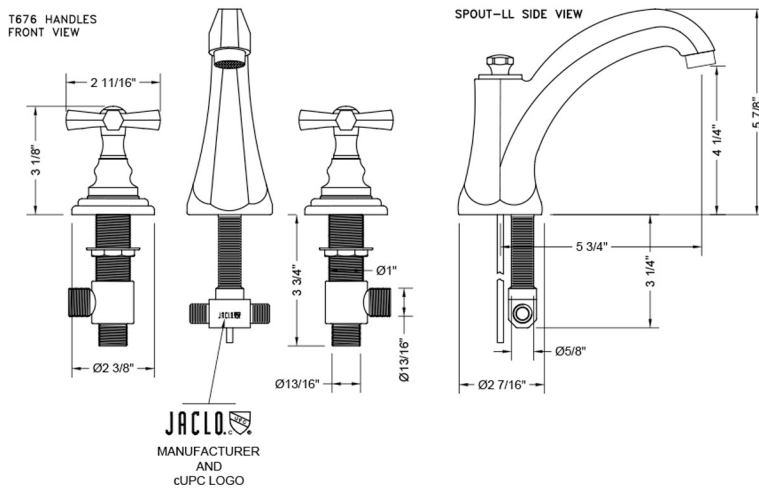

Westfield High Profile Faucet with Hex Cross Handles

Model #: 6872-T676-

FEATURES:

- All brass 8" - 12" widespread faucet includes brass pop-up drain with overflow
- 1/4 turn ceramic valves
- Stationary Spout
- Available Flow Rates: 1.5, 1.2 & 0.5 GPM. Additional flow rate (aerator) options available. Contact JACLO.
- 5 3/4" spout reach
- Spout Hole Size Min-Max: 1 1/4" - 2"
- Valve Hole Size Min-Max: 1 1/8" - 1 5/8"

SPECIFICATION DRAWING:

AVAILABLE HANDLES: