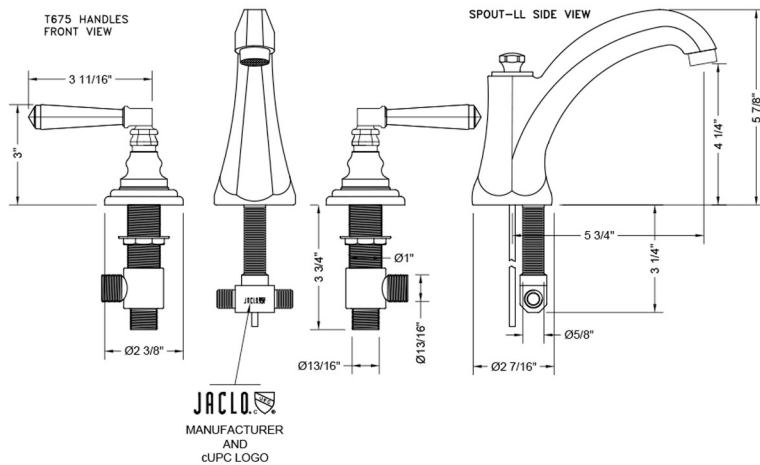

Westfield High Profile Faucet with Hex Lever Handles- 1.2 GPM

Model #: 6872-T675-1.2-

FEATURES:

- All brass 8" - 12" widespread faucet includes brass pop-up drain with overflow
- 1/4 turn ceramic valves
- Stationary Spout
- Available Flow Rates: 1.5, 1.2 & 0.5 GPM. Additional flow rate (aerator) options available. Contact JACLO.
- 5 3/4" spout reach
- Spout Hole Size Min-Max: 1 1/4" - 2"
- Valve Hole Size Min-Max: 1 1/8" - 1 5/8"

SPECIFICATION DRAWING:

AVAILABLE HANDLES: