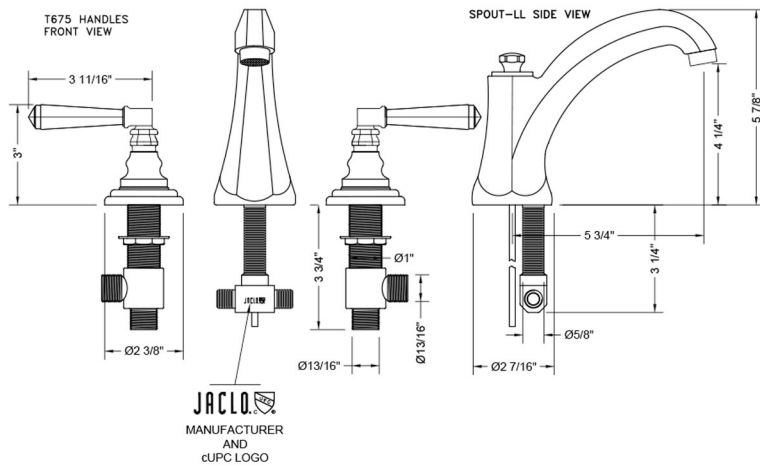

Westfield High Profile Faucet with Hex Lever Handles

Model #: 6872-T675-

FEATURES:

- All brass 8" - 12" widespread faucet includes brass pop-up drain with overflow
- 1/4 turn ceramic valves
- Stationary Spout
- Available Flow Rates: 1.5, 1.2 & 0.5 GPM. Additional flow rate (aerator) options available. Contact JACLO.
- 5 3/4" spout reach
- Spout Hole Size Min-Max: 1 1/4" - 2"
- Valve Hole Size Min-Max: 1 1/8" - 1 5/8"

SPECIFICATION DRAWING:

AVAILABLE HANDLES: