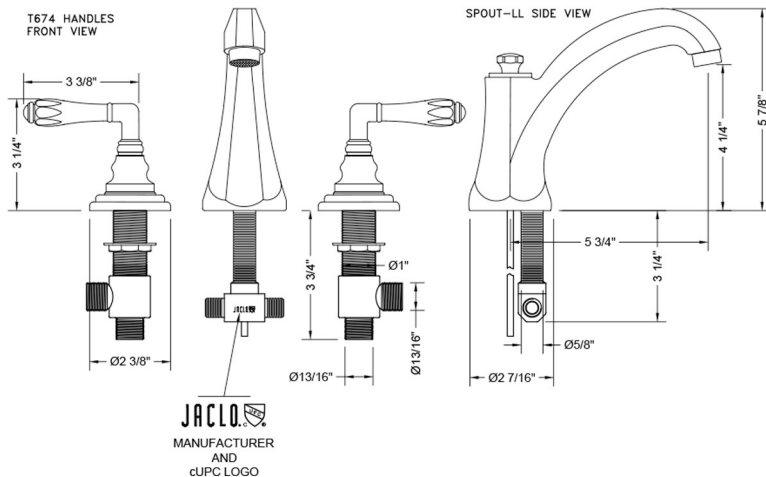

## FEATURES:

- All brass 8" - 12" widespread faucet includes brass pop-up drain with overflow
- 1/4 turn ceramic valves
- Stationary Spout
- Available Flow Rates: 1.5, 1.2 & 0.5 GPM. Additional flow rate (aerator) options available. Contact JACLO.
- 5 3/4" spout reach
- Spout Hole Size Min-Max: 1 1/4" - 2"
- Valve Hole Size Min-Max: 1 1/8" - 1 5/8"

## SPECIFICATION DRAWING: