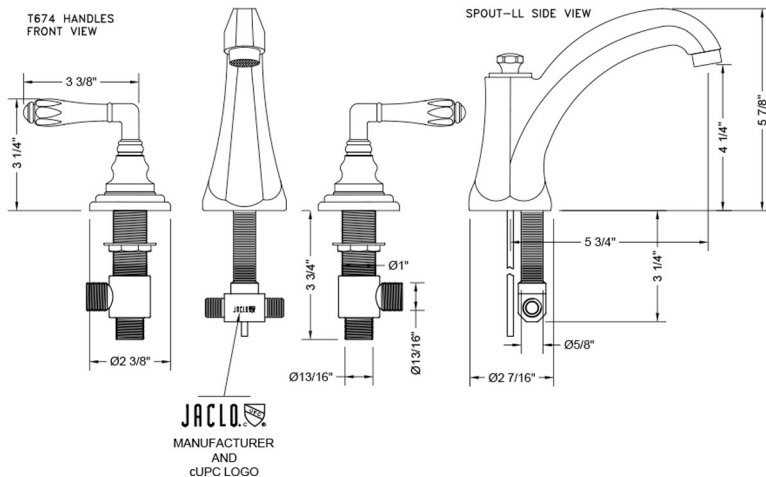

Westfield High Profile Faucet with Smooth Lever Handles- 0.5 GPM

Model #: 6872-T674-0.5-

FEATURES:

- All brass 8" - 12" widespread faucet includes brass pop-up drain with overflow
- 1/4 turn ceramic valves
- Stationary Spout
- Available Flow Rates: 1.5, 1.2 & 0.5 GPM. Additional flow rate (aerator) options available. Contact JACLO.
- 5 3/4" spout reach
- Spout Hole Size Min-Max: 1 1/4" - 2"
- Valve Hole Size Min-Max: 1 1/8" - 1 5/8"

SPECIFICATION DRAWING:

AVAILABLE HANDLES: