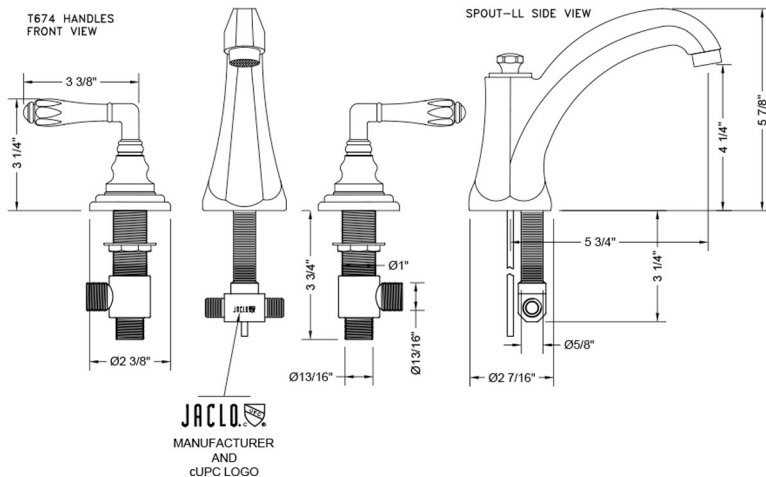

Westfield High Profile Faucet with Ribbon Lever Handles

Model #: 6872-T667-

FEATURES:

- All brass 8" - 12" widespread faucet includes brass pop-up drain with overflow
- 1/4 turn ceramic valves
- Stationary Spout
- Available Flow Rates: 1.5, 1.2 & 0.5 GPM. Additional flow rate (aerator) options available. Contact JACLO.
- 5 3/4" spout reach
- Spout Hole Size Min-Max: 1 1/4" - 2"
- Valve Hole Size Min-Max: 1 1/8" - 1 5/8"

SPECIFICATION DRAWING:

AVAILABLE HANDLES: