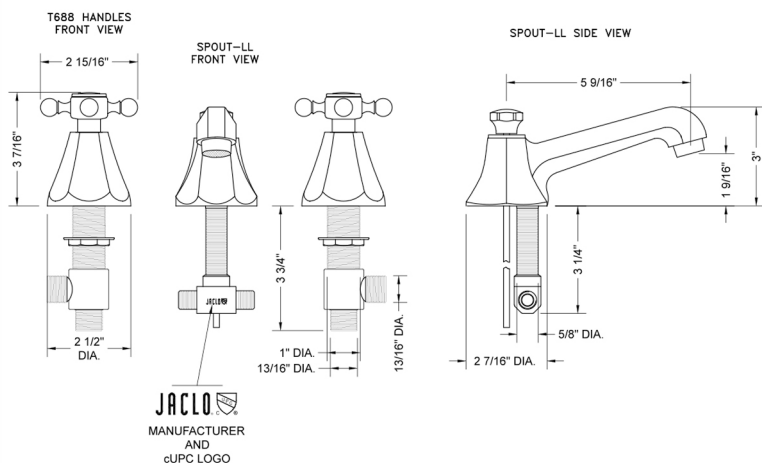

Astor Faucet with Majesty Lever Handles

Model #: 6870-T682-

FEATURES:

- All brass 8" - 12" widespread faucet includes brass pop-up drain with overflow
- 1/4 turn ceramic valves
- Stationary Spout
- Available Flow Rates: 1.5, 1.2 & 0.5 GPM. Additional flow rate (aerator) options available. Contact JACLO.
- 5 9/16" spout reach
- Spout Hole Size Min-Max: 1 1/4" - 2"
- Valve Hole Size Min-Max: 1 1/8" - 1 5/8"

SPECIFICATION DRAWING:

AVAILABLE HANDLES:

COMPLIANCES: