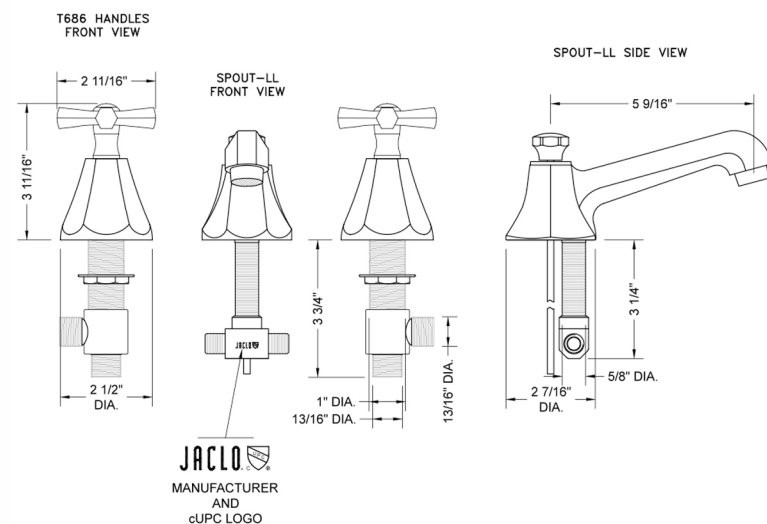

Astor Faucet with Hex Cross Handles- 1.2 GPM

Model #: 6870-T686-1.2-

FEATURES:

- All brass 8" - 12" widespread faucet includes brass pop-up drain with overflow
- 1/4 turn ceramic valves
- Stationary Spout
- Available Flow Rates: 1.5, 1.2 & 0.5 GPM. Additional flow rate (aerator) options available. Contact JACLO.
- 5 9/16" spout reach
- Spout Hole Size Min-Max: 1 1/4" - 2"
- Valve Hole Size Min-Max: 1 1/8" - 1 5/8"

SPECIFICATION DRAWING:

AVAILABLE HANDLES:

COMPLIANCES:

CEC

Complies with: ASME A112.18.1-2012/CSA B125.1-12