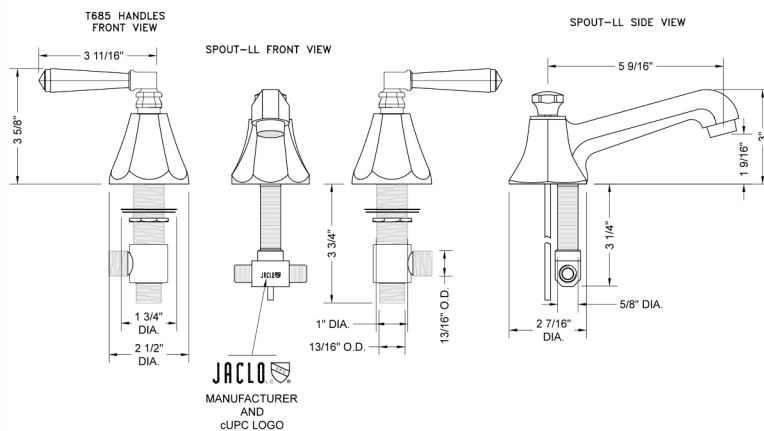

Astor Faucet with Hex Lever Handles- 0.5 GPM

Model #: 6870-T685-0.5-

FEATURES:

- All brass 8" - 12" widespread faucet includes brass pop-up drain with overflow
- 1/4 turn ceramic valves
- Stationary Spout
- Available Flow Rates: 1.5, 1.2 & 0.5 GPM. Additional flow rate (aerator) options available. Contact JACLO.
- 5 1/2" spout reach
- Spout Hole Size: 1 1/4" - 2"
- Valve Hole Size: 1 1/8" - 1 5/8"
- ADA Compliant Levers

SPECIFICATION DRAWING:

AVAILABLE HANDLES: