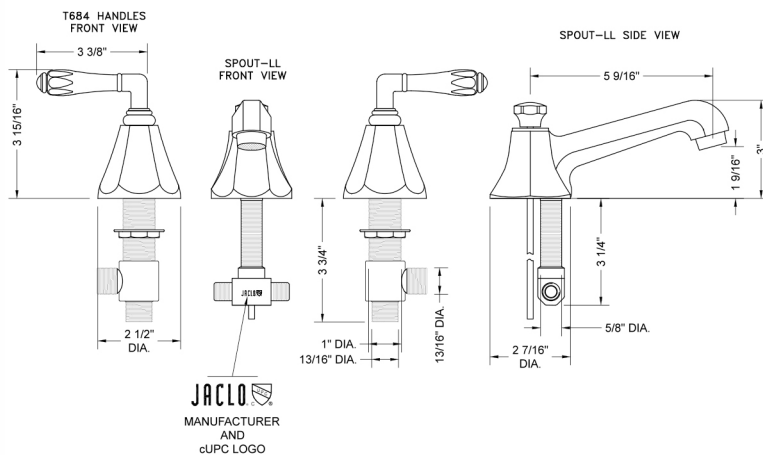

### FEATURES:

- All brass 8" - 12" widespread faucet includes brass pop-up drain with overflow
- 1/4 turn ceramic valves
- Stationary Spout
- Available Flow Rates: 1.5, 1.2 & 0.5 GPM. Additional flow rate (aerator) options available. Contact JACLO.
- 5 9/16" spout reach
- Spout Hole Size Min-Max: 1 1/4" - 2"
- Valve Hole Size Min-Max: 1 1/8" - 1 5/8"
- ADA Compliant Levers

### SPECIFICATION DRAWING: