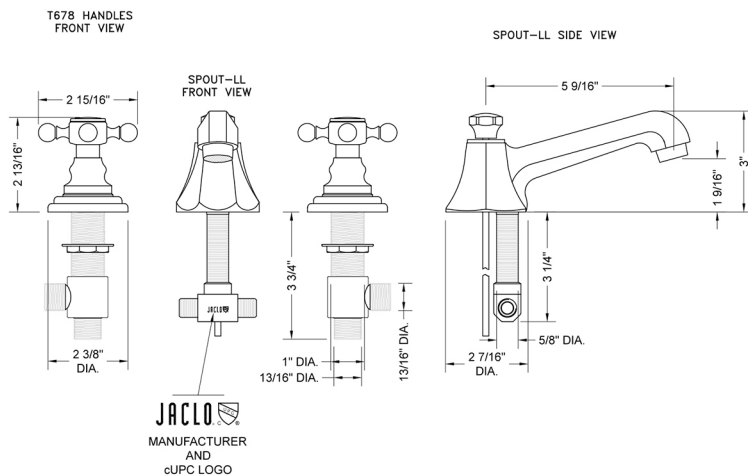

## Westfield Faucet with Ball Cross Handles- 0.5 GPM

**Model #: 6870-T678-0.5-**

### FEATURES:

- All brass 8" - 12" widespread faucet includes brass pop-up drain with overflow
- 1/4 turn ceramic valves
- Stationary Spout
- Available Flow Rates: 1.5, 1.2 & 0.5 GPM. Additional flow rate (aerator) options available. Contact JACLO.
- 5 9/16" spout reach
- Spout Hole Size Min-Max: 1 1/4" - 2"
- Valve Hole Size Min-Max: 1 1/8" - 1 5/8"

### SPECIFICATION DRAWING: