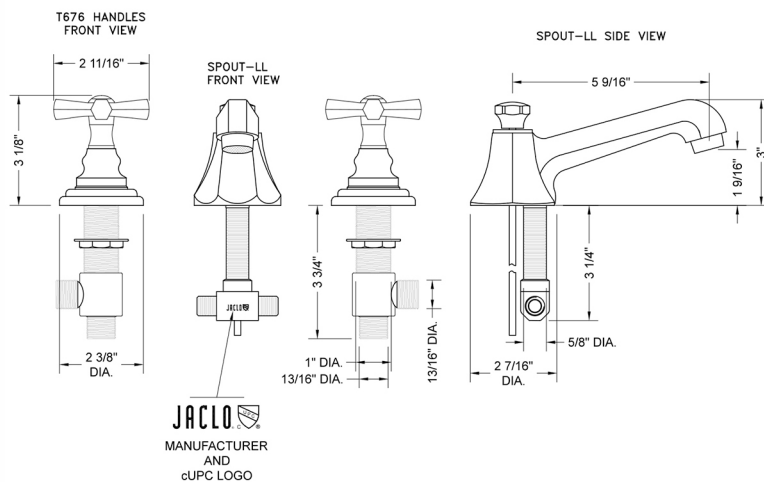

SPECIFICATION DRAWING: