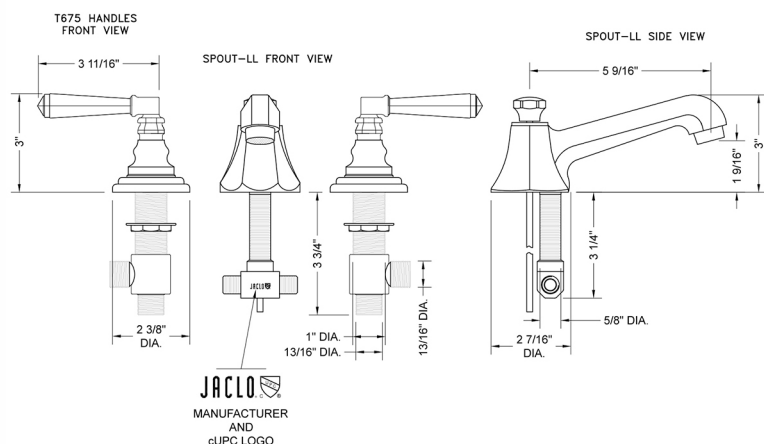

Westfield Faucet with Hex Lever Handles- 1.2 GPM

Model #: 6870-T675-1.2-

FEATURES:

- All brass 8" - 12" widespread faucet includes brass pop-up drain with overflow
- 1/4 turn ceramic valves
- Stationary Spout
- Available Flow Rates: 1.5, 1.2 & 0.5 GPM. Additional flow rate (aerator) options available. Contact JACLO.
- 5 1/2" spout reach
- Spout Hole Size: 1 1/4" - 2"
- Valve Hole Size: 1 1/8" - 1 5/8"
- ADA Compliant Levers

SPECIFICATION DRAWING:

AVAILABLE HANDLES:

COMPLIANCES:

CEC

Complies with: ASME A112.18.1-2012/CSA B125.1-12