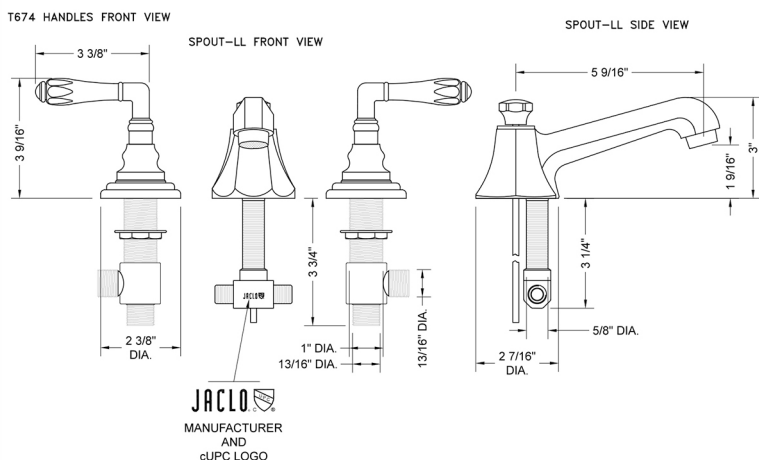

SPECIFICATION DRAWING:

AVAILABLE HANDLES:

COMPLIANCES:

Complies with: ASME A112.18.1-2012/CSA B125.1-12