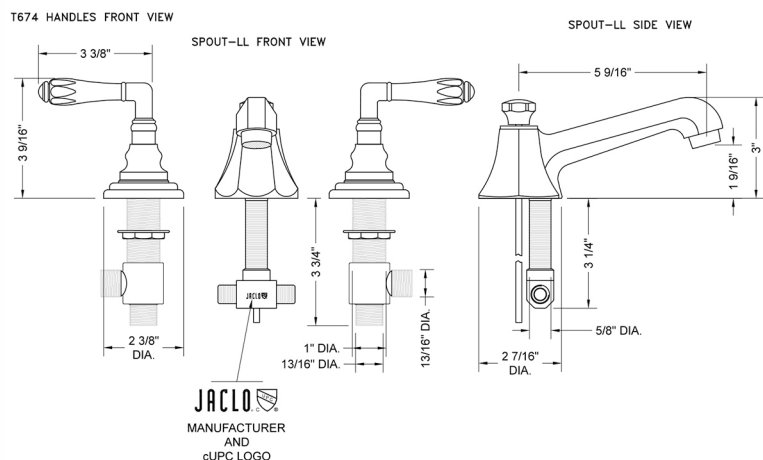

### FEATURES:

- All brass 8" - 12" widespread faucet includes brass pop-up drain with overflow
- 1/4 turn ceramic valves
- Stationary Spout
- Available Flow Rates: 1.5, 1.2 & 0.5 GPM. Additional flow rate (aerator) options available. Contact JACLO.
- 5 9/16" spout reach
- Spout Hole Size Min-Max: 1 1/4" - 2"
- Valve Hole Size Min-Max: 1 1/8" - 1 5/8"
- ADA Compliant Levers

### SPECIFICATION DRAWING: