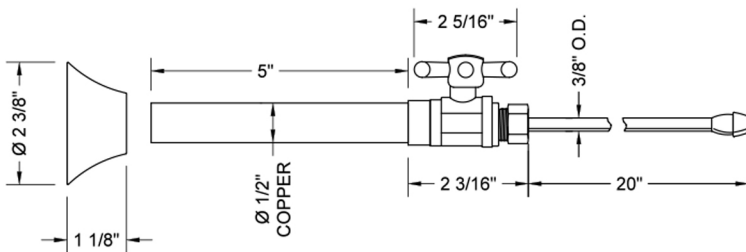

Quarter Turn Straight Pattern 1/2" Copper (Sweat Fit) x 3/8" O.D. Faucet Supply Kit with Standard Cross Handle, 20" Supply Tubes, Escutcheons

Model #: 631-62-

FEATURES:

- Complete Faucet Supply Kit
- Kit contains:
 - (2) Quarter Turn Straight Pattern 1/2" Copper (Sweat Fit) x 3/8" O.D. Supply Valve with Standard Cross Handle P/N 631
 - (2) 20" Copper Supply Tubes P/N 662
 - (2) Bell Escutcheons P/N 7116

SPECIFICATION DRAWING:

COMPONENTS	
DESCRIPTION	QTY:
STRAIGHT VALVE - STANDARD CROSS HANDLE	2
3/8" O.D. SUPPLY TUBE	2
ESCUTCHEON	2

AVAILABLE HANDLES: