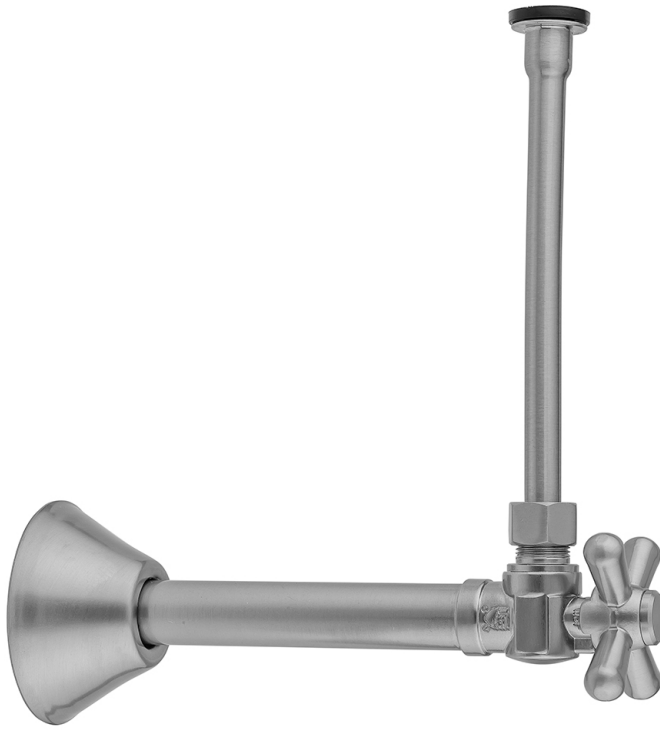

Quarter Turn Angle Pattern 1/2" Copper (Sweat Fit) x 3/8" O.D.  
Toilet Supply Kit with Standard Cross Handle, 12" Supply Tube,  
Escutcheon

**Model #: 629-71-**

**FEATURES:**

- Complete Toilet Supply Kit
- Kit contains:
  - (1) Quarter Turn Angle Pattern 1/2" Copper (Sweat Fit) x 3/8" O.D. Supply Valve with Standard Cross Handle P/N 629-
  - (1) 12" Copper Supply Tube P/N 771
  - (1) Bell Escutcheon P/N 7116

**AVAILABLE FINISHES:**

Polished Chrome (PCH)	Satin Chrome (SC)	Bronze Umber (BU)
Satin Nickel (SN)	Pewter (PEW)	Caramel Bronze (CB)
Polished Nickel (PN)	Antique Brass (AB)	Antique Copper (ACU)
Oil-Rubbed Bronze (ORB)	Polished Brass (PB)	Polished Copper (PCU)
Vintage Bronze (VB)	Satin Brass (SB)	Rose Gold (RG)
Matte Black (MBK)	Satin Gold (SG)	Polished Gold (PG)
Black Nickel (BKN)	Bombay Gold (BG)	Jewelers Gold (JG)
Europa Bronze (EB)	White (WH)	Sedona Beige (SDB)
Tristan Brass (TB)	Satin Cooper (SCU)	

**SPECIFICATION DRAWING:**

COMPONENTS	
DESCRIPTION	QTY:
ANGLE VALVE - STANDARD CROSS HANDLE	1
12" X 3/8" O.D. SUPPLY TUBE	1
ESCUTCHEON	1
PLASTIC FILL VALVE COUPLING NUT	1

**AVAILABLE HANDLES:**