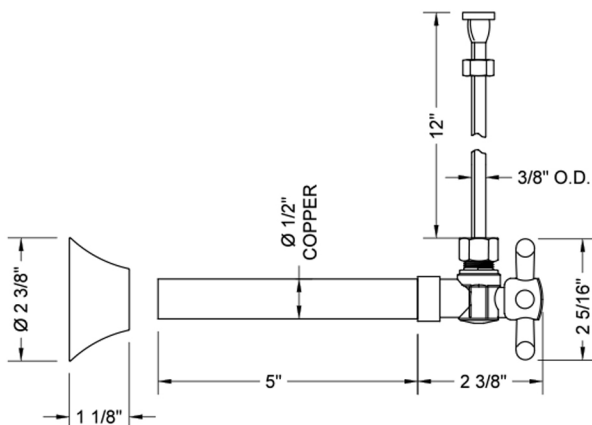

Quarter Turn Angle Pattern 1/2" Copper (Sweat Fit) x 3/8" O.D.  
Toilet Supply Kit with Standard Cross Handle, 12" Supply Tube,  
Escutcheon

**Model #: 629-71-**

**FEATURES:**

- Complete Toilet Supply Kit
- Kit contains:
  - (1) Quarter Turn Angle Pattern 1/2" Copper (Sweat Fit) x 3/8" O.D. Supply Valve with Standard Cross Handle P/N 629-
  - (1) 12" Copper Supply Tube P/N 771
  - (1) Bell Escutcheon P/N 7116

**SPECIFICATION DRAWING:**

COMPONENTS	
DESCRIPTION	QTY:
ANGLE VALVE - STANDARD CROSS HANDLE	1
12" X 3/8" O.D. SUPPLY TUBE	1
ESCUTCHEON	1
PLASTIC FILL VALVE COUPLING NUT	1

**AVAILABLE HANDLES:**