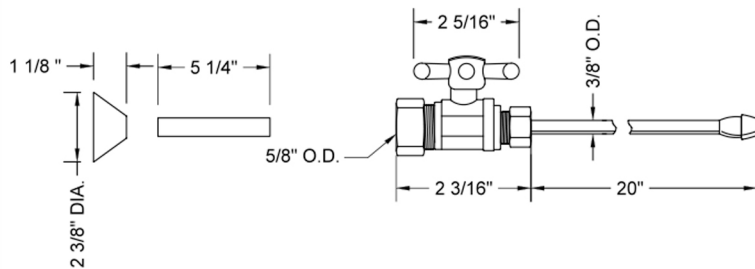

Quarter Turn Straight Pattern 5/8" O.D. Compression (Fits 1/2" Copper) x 3/8" O.D. Faucet Supply Kit Standard Cross Handle, 20" Supply Tubes, Cover Tubes, Escutcheons
Model #: 622-62CT-

FEATURES:

- Complete Faucet Supply Kit
- Kit contains:
 - (2) Quarter Turn Straight Pattern 5/8" O.D. Compression (Fits 1/2" Copper) x 3/8" O.D. Supply Valve with Contempo Cross Handle P/N 622-4
 - (2) 20" Copper Supply Tubes P/N 662
 - (2) Bell Escutcheons P/N 7116
 - (2) Cover Tubes P/N 579

SPECIFICATION DRAWING:

COMPONENTS	
DESCRIPTION	QTY:
STRAIGHT VALVE - STANDARD CROSS HANDLE	2
3/8" O.D. SUPPLY TUBE	2
2 3/8" BELL ESCUTCHEON	2
5 1/4" COVER TUBE	2

AVAILABLE HANDLES: