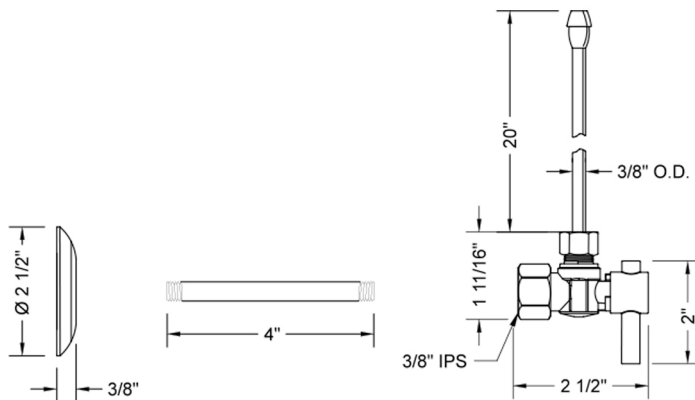

# Quarter Turn Angle Pattern 3/8" IPS x 3/8" O.D. Faucet Supply Kit with Contempo Lever Handle, 20" Supply Tubes, Escutcheons

**Model #: 615-2-62-**

## FEATURES:

- Complete Faucet Supply Kit
- Kit contains:
  - (2) Quarter Turn Angle Pattern 3/8" IPS x 3/8" O.D. Supply Valve with Contempo Lever Handle P/N 615-2
  - (2) 20" Copper Supply Tubes P/N 662
  - (2) Escutcheons P/N 740 (ULB P/N 6015)
  - (2) 3/8" Brass Nipples P/N 801-38.4

## SPECIFICATION DRAWING:

COMPONENTS	
DESCRIPTION	QTY:
ANGLE VALVE - CONTEMPO LEVER HANDLE	2
20" X 3/8" O.D. SUPPLY TUBE	2
2 1/2" SURE GRIP ESCUTCHEON	2
4" NIPPLE	2