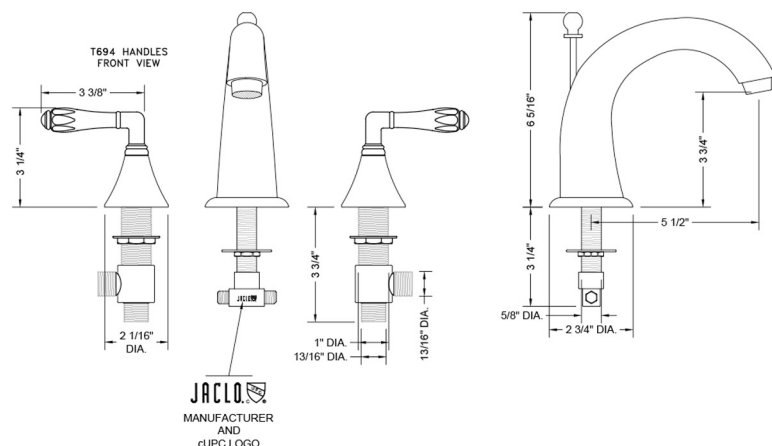

Cranford Faucet with Smooth Lever Handles- 1.2 GPM

Model #: 5460-T694-1.2-

FEATURES:

- All brass 8" - 12" widespread faucet includes brass pop-up drain with overflow
- 1/4 turn ceramic valves
- Stationary Spout
- Available Flow Rates: 1.5, 1.2 & 0.5 GPM. Additional flow rate (aerator) options available. Contact JACLO.
- 5 1/2" spout reach
- Spout Hole Size Min-Max: 1 1/4" - 1 3/4"
- Valve Hole Size Min-Max: 1 1/8" - 1 5/8"

SPECIFICATION DRAWING:

AVAILABLE HANDLES: