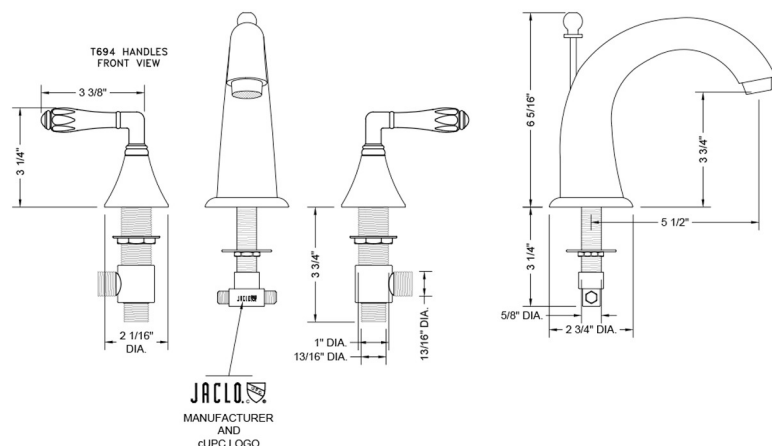

## Cranford Faucet with Smooth Lever Handles- 0.5 GPM

**Model #: 5460-T694-0.5-**

### FEATURES:

- All brass 8" - 12" widespread faucet includes brass pop-up drain with overflow
- 1/4 turn ceramic valves
- Stationary Spout
- Available Flow Rates: 1.5, 1.2 & 0.5 GPM. Additional flow rate (aerator) options available. Contact JACLO.
- 5 1/2" spout reach
- Spout Hole Size Min-Max: 1 1/4" - 1 3/4"
- Valve Hole Size Min-Max: 1 1/8" - 1 5/8"

### SPECIFICATION DRAWING: