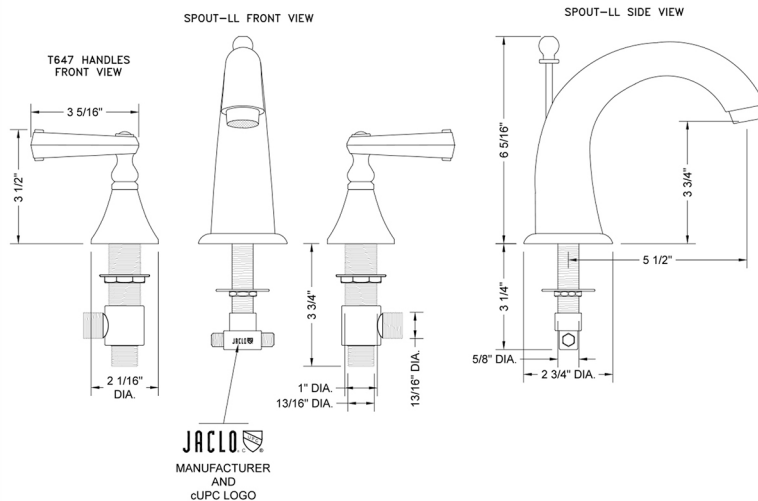

Cranford Faucet with Ribbon Lever Handles- 0.5 GPM

Model #: 5460-T647-0.5-

FEATURES:

- All brass 8" - 12" widespread faucet includes brass pop-up drain with overflow
- 1/4 turn ceramic valves
- Stationary Spout
- Available Flow Rates: 1.5, 1.2 & 0.5 GPM. Additional flow rate (aerator) options available. Contact JACLO.
- 5 1/2" spout reach
- Spout Hole Size: 1 1/4" - 1 3/4"
- Valve Hole Size: 1 1/8" - 1 5/8"
- ADA Compliant Levers

SPECIFICATION DRAWING:

AVAILABLE HANDLES: