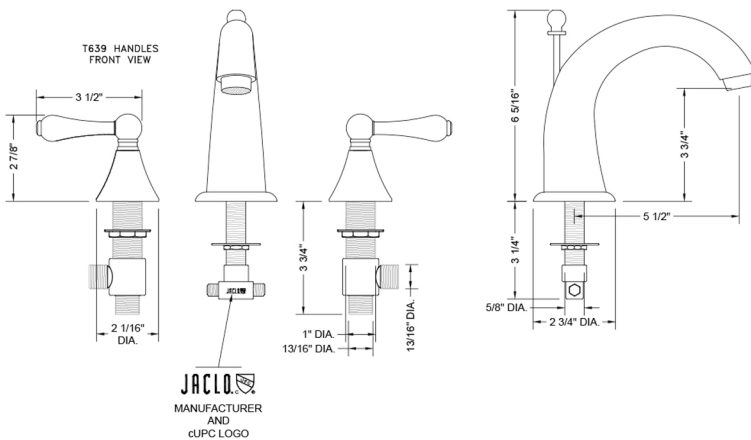

Cranford Faucet with Regency Lever Handles- 1.2 GPM

Model #: 5460-T646-1.2-

FEATURES:

- All brass 8" - 12" widespread faucet includes brass pop-up drain with overflow
- 1/4 turn ceramic valves
- Stationary Spout
- Available Flow Rates: 1.5, 1.2 & 0.5 GPM. Additional flow rate (aerator) options available. Contact JACLO.
- 5 1/2" spout reach
- Spout Hole Size: 1 1/4" - 1 3/4"
- Valve Hole Size: 1 1/8" - 1 5/8"
- ADA Compliant Levers

SPECIFICATION DRAWING:

AVAILABLE HANDLES:

COMPLIANCES:

CEC

Complies with: ASME A112.18.1-2012/CSA B125.1-12