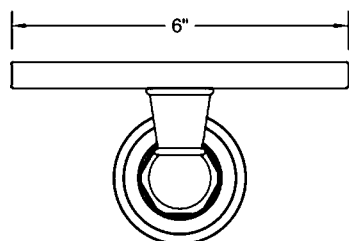

Roaring 20's / Westfield Soap Dish

Model #: 4830-SD-

FEATURES:

- All brass & glass soap dish
- Universal mounting hardware included
- 3 ¾" projection
- 6" x 3/8" thick glass dish

AVAILABLE FINISHES:

Polished Chrome (PCH)	Satin Chrome (SC)	Bronze Umber (BU)
Satin Nickel (SN)	Pewter (PEW)	Caramel Bronze (CB)
Polished Nickel (PN)	Antique Brass (AB)	Antique Copper (ACU)
Oil-Rubbed Bronze (ORB)	Polished Brass (PB)	Polished Copper (PCU)
Vintage Bronze (VB)	Satin Brass (SB)	Matte Black (MBK)
Satin Gold (SG)	Polished Gold (PG)	Black Nickel (BKN)
White (WH)	Unlacquered Brass (ULB)	Satin Cooper (SCU)
Almond (ALD)	Amber (AMB)	Azure Blue (AZB)
Coral (COR)	Mint Green (GRN)	Stone Grey (GRY)
Lilac (LAC)	Light Blue (LBL)	Limon (LIM)
Plum (PLM)	Pink (PNK)	Red (RED)
Graphite (GPH)	Aged Unlacquered Brass (AUB)	

SPECIFICATION DRAWING:

FRONT VIEW

SIDE VIEW