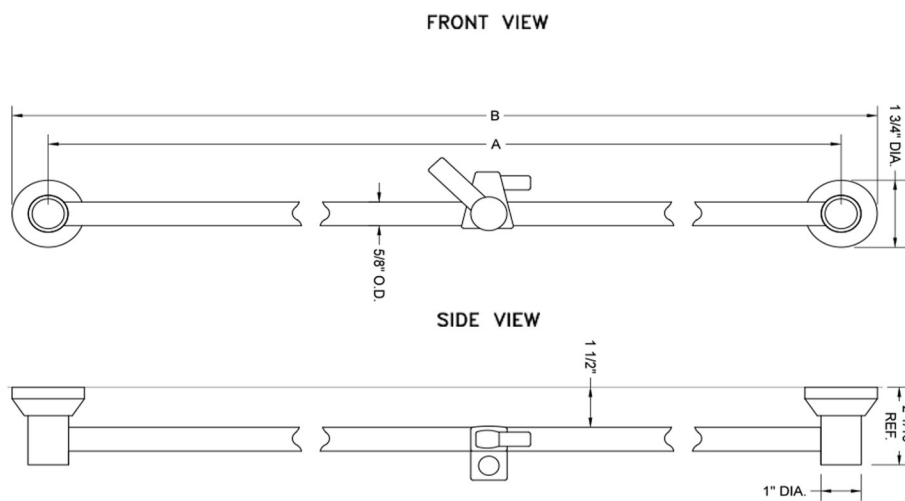

24" Pin Mount Low Profile Wall Bar

Model #: 4624-

FEATURES:

- Brass pin mount low profile 24" wall bar
- Adjustable height & handshower angle
- Lever slider easily moves up & down & side to side
- Low profile design mounts close to wall
- Requires use of swivel handshower holders 8013- or 8012- (sold separately)
- Mounting hardware included

SPECIFICATION DRAWING:

PIN MOUNT LOW PROFILE WALL BAR			
PART. #	DESCRIPTION	A	B
4624	24" WALL BAR	24"	25 3/4"
4630	30" WALL BAR	30"	31 3/4"
4642	42" WALL BAR	42"	43 3/4"