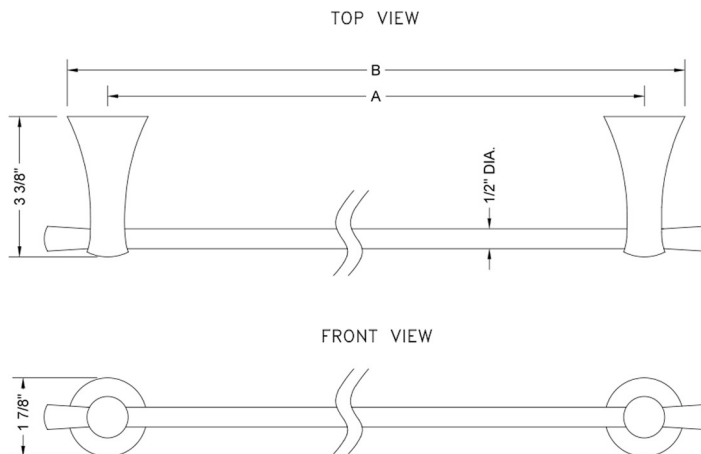

24" Cranford Towel Bar  
Model #: 4460-TB-24-

**FEATURES:**

- All brass 24" towel bar
- Universal mounting hardware included
- 3 3/8" projection

**AVAILABLE FINISHES:**

Polished Chrome (PCH)	Satin Chrome (SC)	Bronze Umber (BU)
Satin Nickel (SN)	Pewter (PEW)	Caramel Bronze (CB)
Polished Nickel (PN)	Antique Brass (AB)	Antique Copper (ACU)
Oil-Rubbed Bronze (ORB)	Polished Brass (PB)	Polished Copper (PCU)
Vintage Bronze (VB)	Satin Brass (SB)	Matte Black (MBK)
Satin Gold (SG)	Polished Gold (PG)	Black Nickel (BKN)
White (WH)	Satin Cooper (SCU)	Almond (ALD)
Amber (AMB)	Azure Blue (AZB)	Coral (COR)
Mint Green (GRN)	Stone Grey (GRY)	Lilac (LAC)
Light Blue (LBL)	Limon (LIM)	Plum (PLM)
Pink (PNK)	Red (RED)	Graphite (GPH)
Aged Unlacquered Brass (AUB)		

**SPECIFICATION DRAWING:**

CRANFORD TOWEL BARS			
PART. #	DESCRIPTION	A	B
4460-TB-18-	18" ALL BRASS TOWEL BAR	18"	19 7/8"
4460-TB-24-	24" ALL BRASS TOWEL BAR	24"	25 7/8"