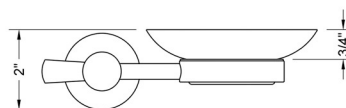

Cranford Soap Dish  
Model #: 4460-SD-

**FEATURES:**

- All brass & glass soap dish
- Universal mounting hardware included
- 5 1/8" projection
- Removable 4 5/16" glass dish

**AVAILABLE FINISHES:**

Polished Chrome (PCH)	Satin Chrome (SC)	Bronze Umber (BU)
Satin Nickel (SN)	Pewter (PEW)	Caramel Bronze (CB)
Polished Nickel (PN)	Antique Brass (AB)	Antique Copper (ACU)
Oil-Rubbed Bronze (ORB)	Polished Brass (PB)	Polished Copper (PCU)
Vintage Bronze (VB)	Satin Brass (SB)	Matte Black (MBK)
Satin Gold (SG)	Polished Gold (PG)	Black Nickel (BKN)
White (WH)	Satin Cooper (SCU)	Almond (ALD)
Amber (AMB)	Azure Blue (AZB)	Coral (COR)
Mint Green (GRN)	Stone Grey (GRY)	Lilac (LAC)
Light Blue (LBL)	Limon (LIM)	Plum (PLM)
Pink (PNK)	Red (RED)	Graphite (GPH)
Aged Unlacquered Brass (AUB)		

**SPECIFICATION DRAWING:**

FRONT VIEW

TOP VIEW