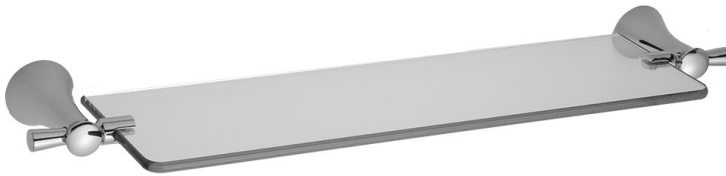

Cranford Glass Shelf

Model #: 4460-GS-

FEATURES:

- All brass & glass 17 3/4" shelf
- Universal mounting hardware included
- 5 1/2 - 7 1/2" projection
- 3/8" glass thickness

AVAILABLE FINISHES:

Polished Chrome (PCH)	Satin Chrome (SC)	Bronze Umber (BU)
Satin Nickel (SN)	Pewter (PEW)	Caramel Bronze (CB)
Polished Nickel (PN)	Antique Brass (AB)	Antique Copper (ACU)
Oil-Rubbed Bronze (ORB)	Polished Brass (PB)	Polished Copper (PCU)
Vintage Bronze (VB)	Satin Brass (SB)	Matte Black (MBK)
Satin Gold (SG)	Polished Gold (PG)	Black Nickel (BKN)
White (WH)	Satin Copper (SCU)	Almond (ALD)
Amber (AMB)	Azure Blue (AZB)	Coral (COR)
Mint Green (GRN)	Stone Grey (GRY)	Lilac (LAC)
Light Blue (LBL)	Limon (LIM)	Plum (PLM)
Pink (PNK)	Red (RED)	Graphite (GPH)
Aged Unlacquered Brass (AUB)		