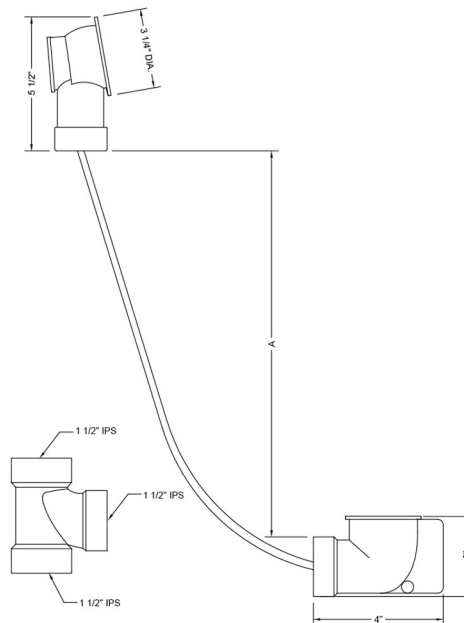

PVC Bath Waste and Overflow Subassembly (Geberit)

Model #: 372-LT

FEATURES:

- Designed to fit most manufacturers' bath and whirlpool tubs from 17" to 24" deep
- 27" cable length
- For 1½" PVC Schedule 40
- Stainless steel cable for strength and durability
- Complements both contemporary and traditional styling
- Geberit subassemblies
- SUBASSEMBLIES ONLY

AVAILABLE FINISHES:

N/A

SPECIFICATION DRAWING:

PVC BATH WASTE & OVERFLOW		
PART #	A	CABLE LENGTH
370-LT	12"-16"	17"
372-LT	17"-24"	27"
374-LT	23"-27"	33"
376-LT	28"-29"	43"
ABS BATH WASTE & OVERFLOW		
371-LT	12"-16"	17"
373-LT	17"-24"	27"
375-LT	23"-27"	33"
377-LT	28"-29"	43"